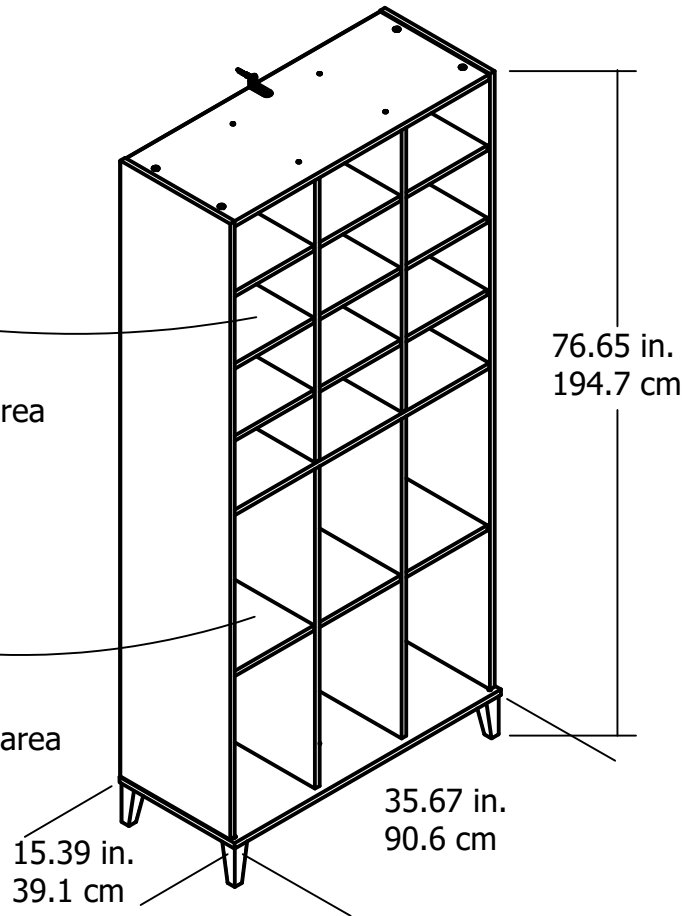

3709

Interior Storage dimensions:

(12) storage spaces

10.96 in. (27.85 cm) W

7.74 in. (19.65 cm) H

14.33 in. (36.4 cm) D

0.70 cubic feet each storage area

Interior Storage dimensions:

(6) storage spaces

10.96 in. (27.85 cm) W

18.31 in. (46.50 cm) H

14.33 in. (36.4 cm) D

1.66 cubic feet each storage area

Overall Product Size:

35.67"W x 15.39"D x 76.65"H

90.6cm W x 39.1cm D x 194.7cm H

Wood Breakdown: 95%

Total storage: 18.36 cubic feet

Maximum Weight Capacities

Unit Weight: 124 lbs. (56 kg)