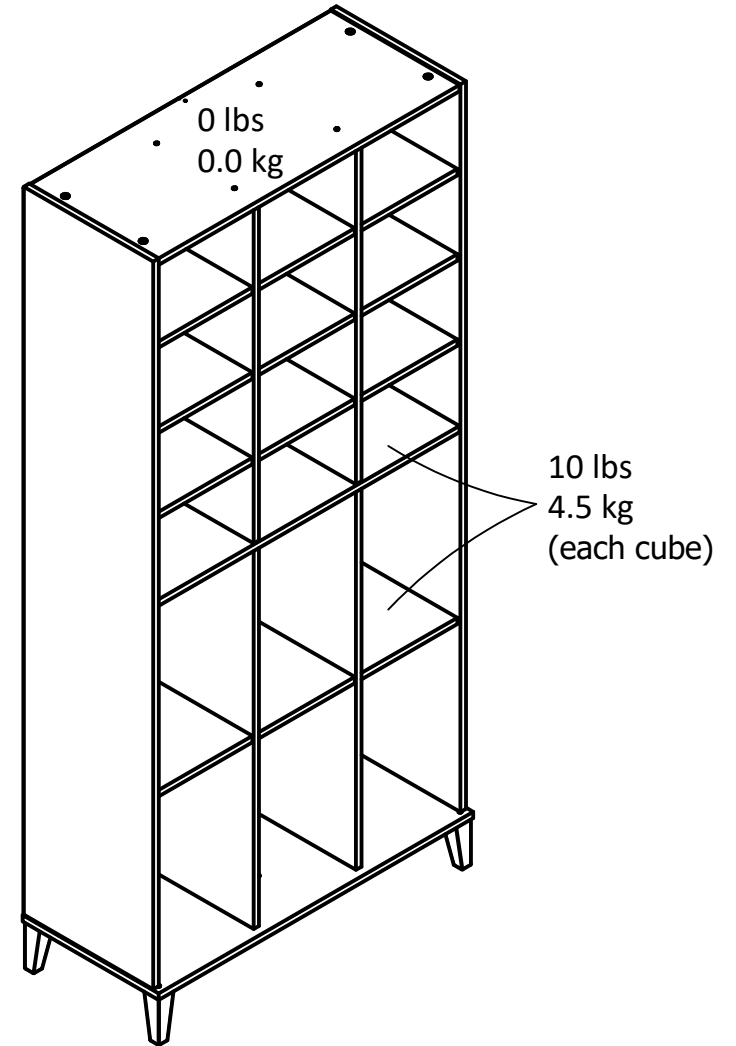

3709

Interior Storage dimensions:

(12) storage spaces

10.96 in. (27.85 cm) W

7.74 in. (19.65 cm) H

14.33 in. (36.4 cm) D

0.70 cubic feet each storage area

Interior Storage dimensions:

(6) storage spaces

10.96 in. (27.85 cm) W

18.31 in. (46.50 cm) H

14.33 in. (36.4 cm) D

1.66 cubic feet each storage area

Overall Product Size:

35.67"W x 15.39"D x 76.65"H

90.6cm W x 39.1cm D x 194.7cm H

Wood Breakdown: 95%

Total storage: 18.36 cubic feet

Maximum Weight Capacities

Unit Weight: 124 lbs. (56 kg)